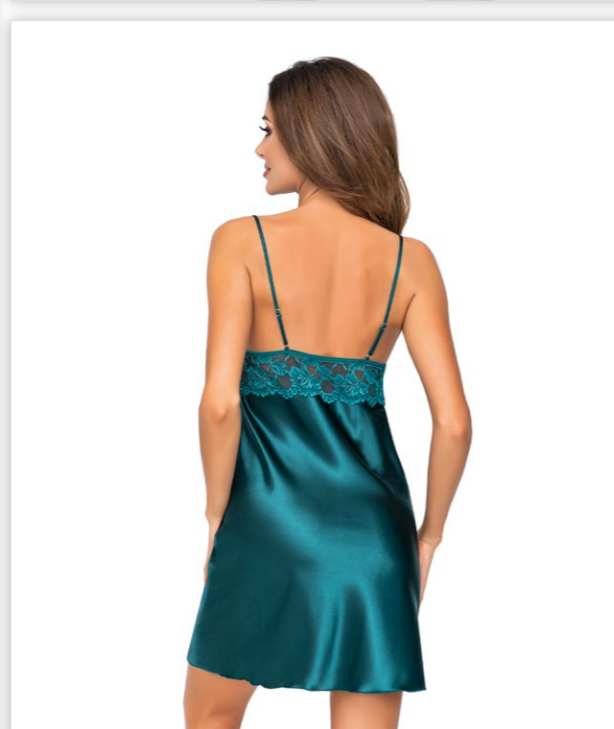

COLETTE

burgundy, green, dark blue

36 38 40 42 44

koszulka/nightdress