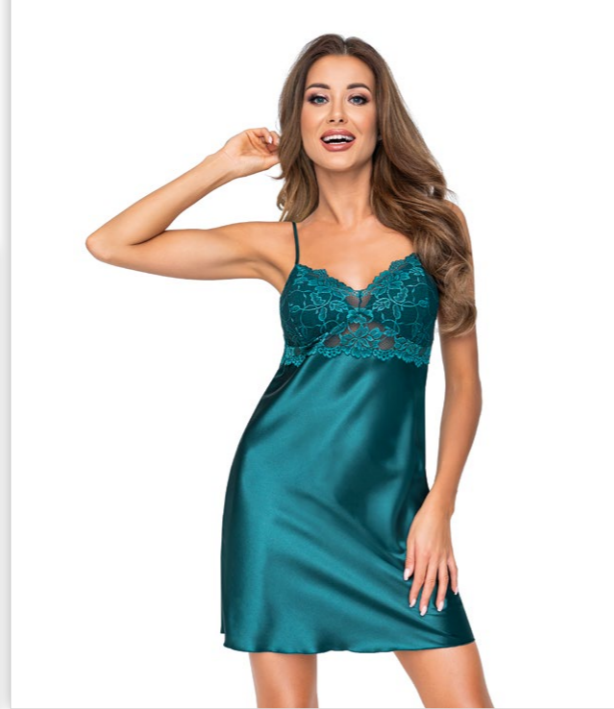

COLETTE

burgundy, green, dark blue

36 38 40 42 44

koszulka/nightdress